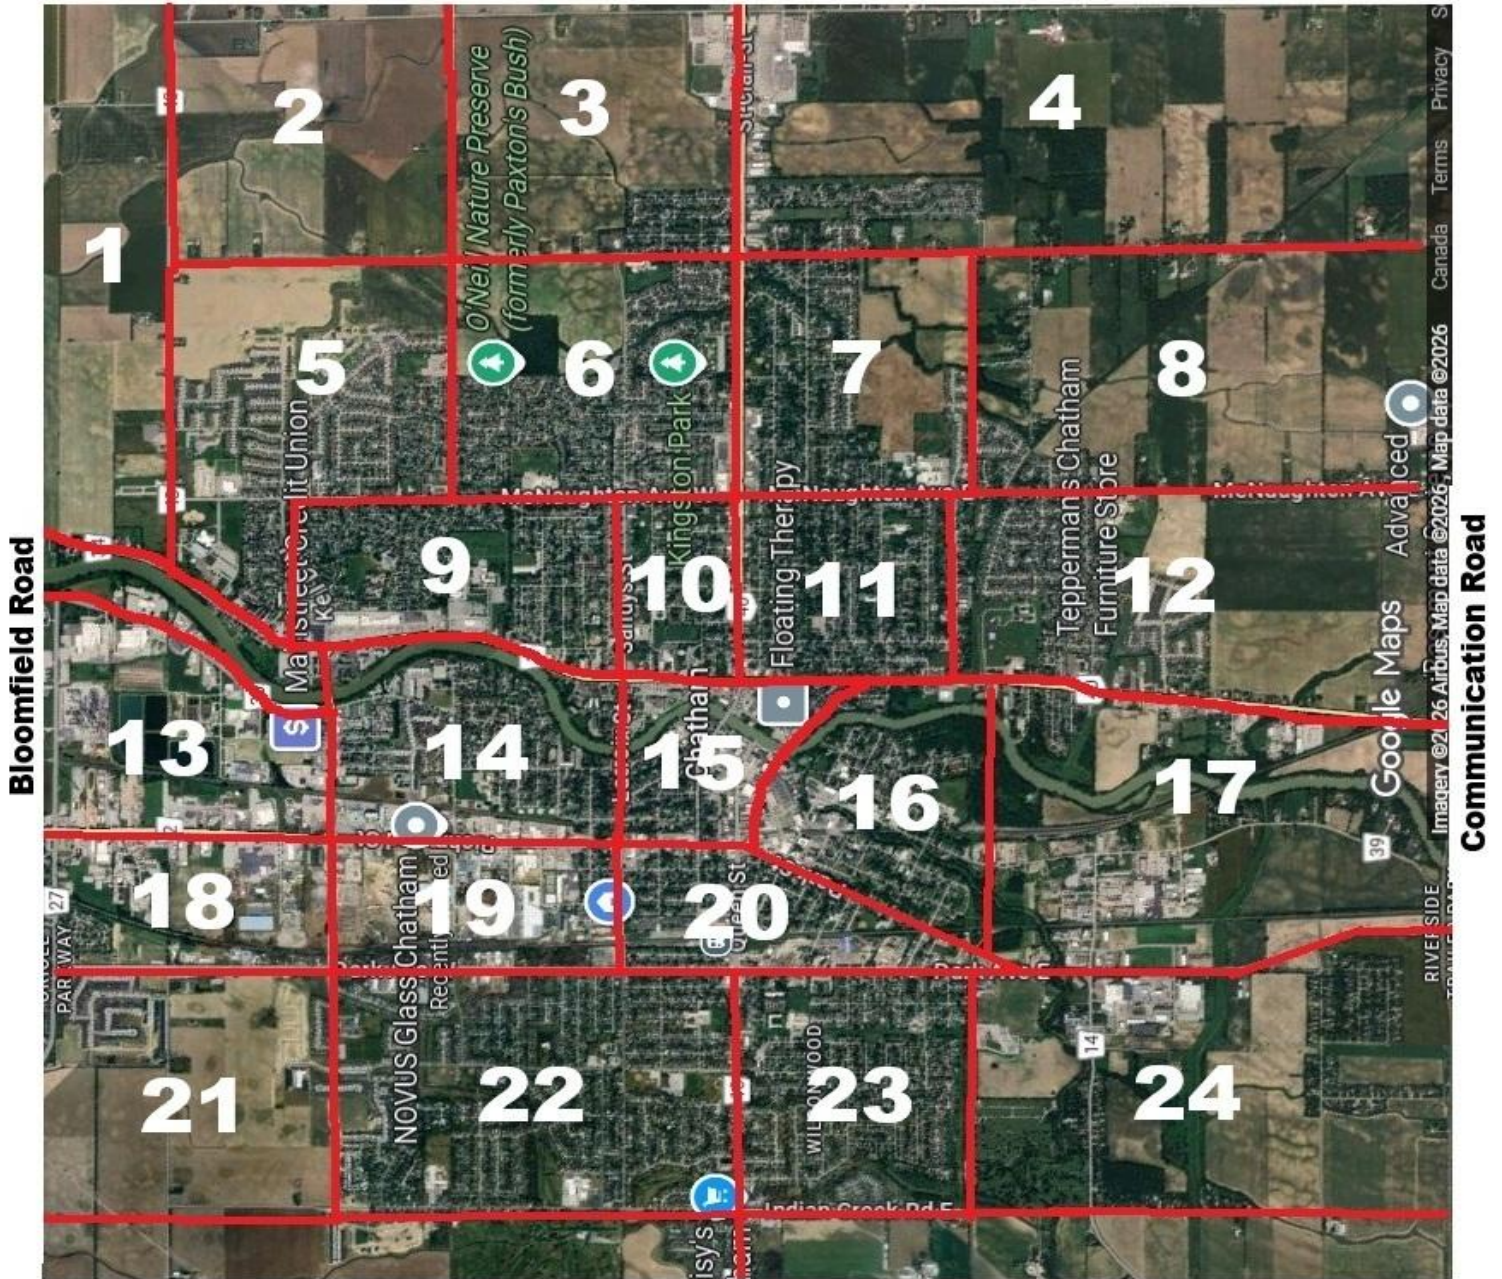

Pioneer Line

Indian Creek Road West Indian Creek Road East

25 - Tilbury	31 - Bothwell	37 - Kent Bridge
26 - Merlin	32 - Wallaceburg	38 - Thamesville
27 - Buxton	33 - Charing C. / Ced. Springs	39 - Ridgetown
28 - Mitchell's Bay	34 - Blenheim	40 - Morpeth
29 - Pain Court	35 - Shrewsbury	41 - Highgate
30 - Dresden	36 - Erieau	42 - Duart